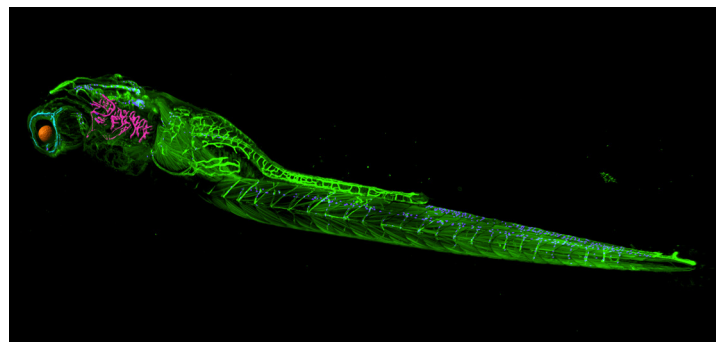

Zyla-4.2P SCMOS

- 82% QE; 4.2 Megapixel
- 0.9 e- read noise
- 99.8% linearity
- LightScan PLUS

Images courtesy of Christian Soeller and Isuru Jayasinghe, Biomedical Physics, University of Exeter. Ryanodine receptor clusters in a mouse cardiac myocyte.

iXon 888 EMCCD

- 1024 x 1024
- 13 μm pixel size
- > 95% QE
- 26 fps full frame
- TE Cooling to -95°C

iXon 897 EMCCD

- 512 x 512
- 16 μm pixel size
- Single Photon Sensitive
- 56 fps full frame
- TE Cooling to -100°C

Zebrafish acquired with Andor Dragonfly Spinning Disk Confocal and stitched directly within the acquisition software - Fusion equipped with Imaris Stitcher engine; Dr Elvire Guiot, IGBMC (Strasbourg - Illkirch) Imaging Center, France.