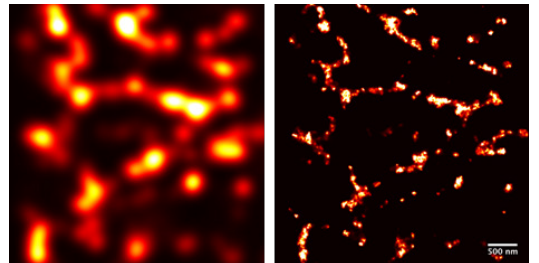

Zyla-4.2P SCMOS

- 82% QE; 4.2 Megapixel
- 0.9 e- read noise
- 99.8% linearity
- LightScan PLUS

Images courtesy of Christian Soeller and Isuru Jayasinghe, Biomedical Physics, University of Exeter. Ryanodine receptor clusters in a mouse cardiac myocyte.